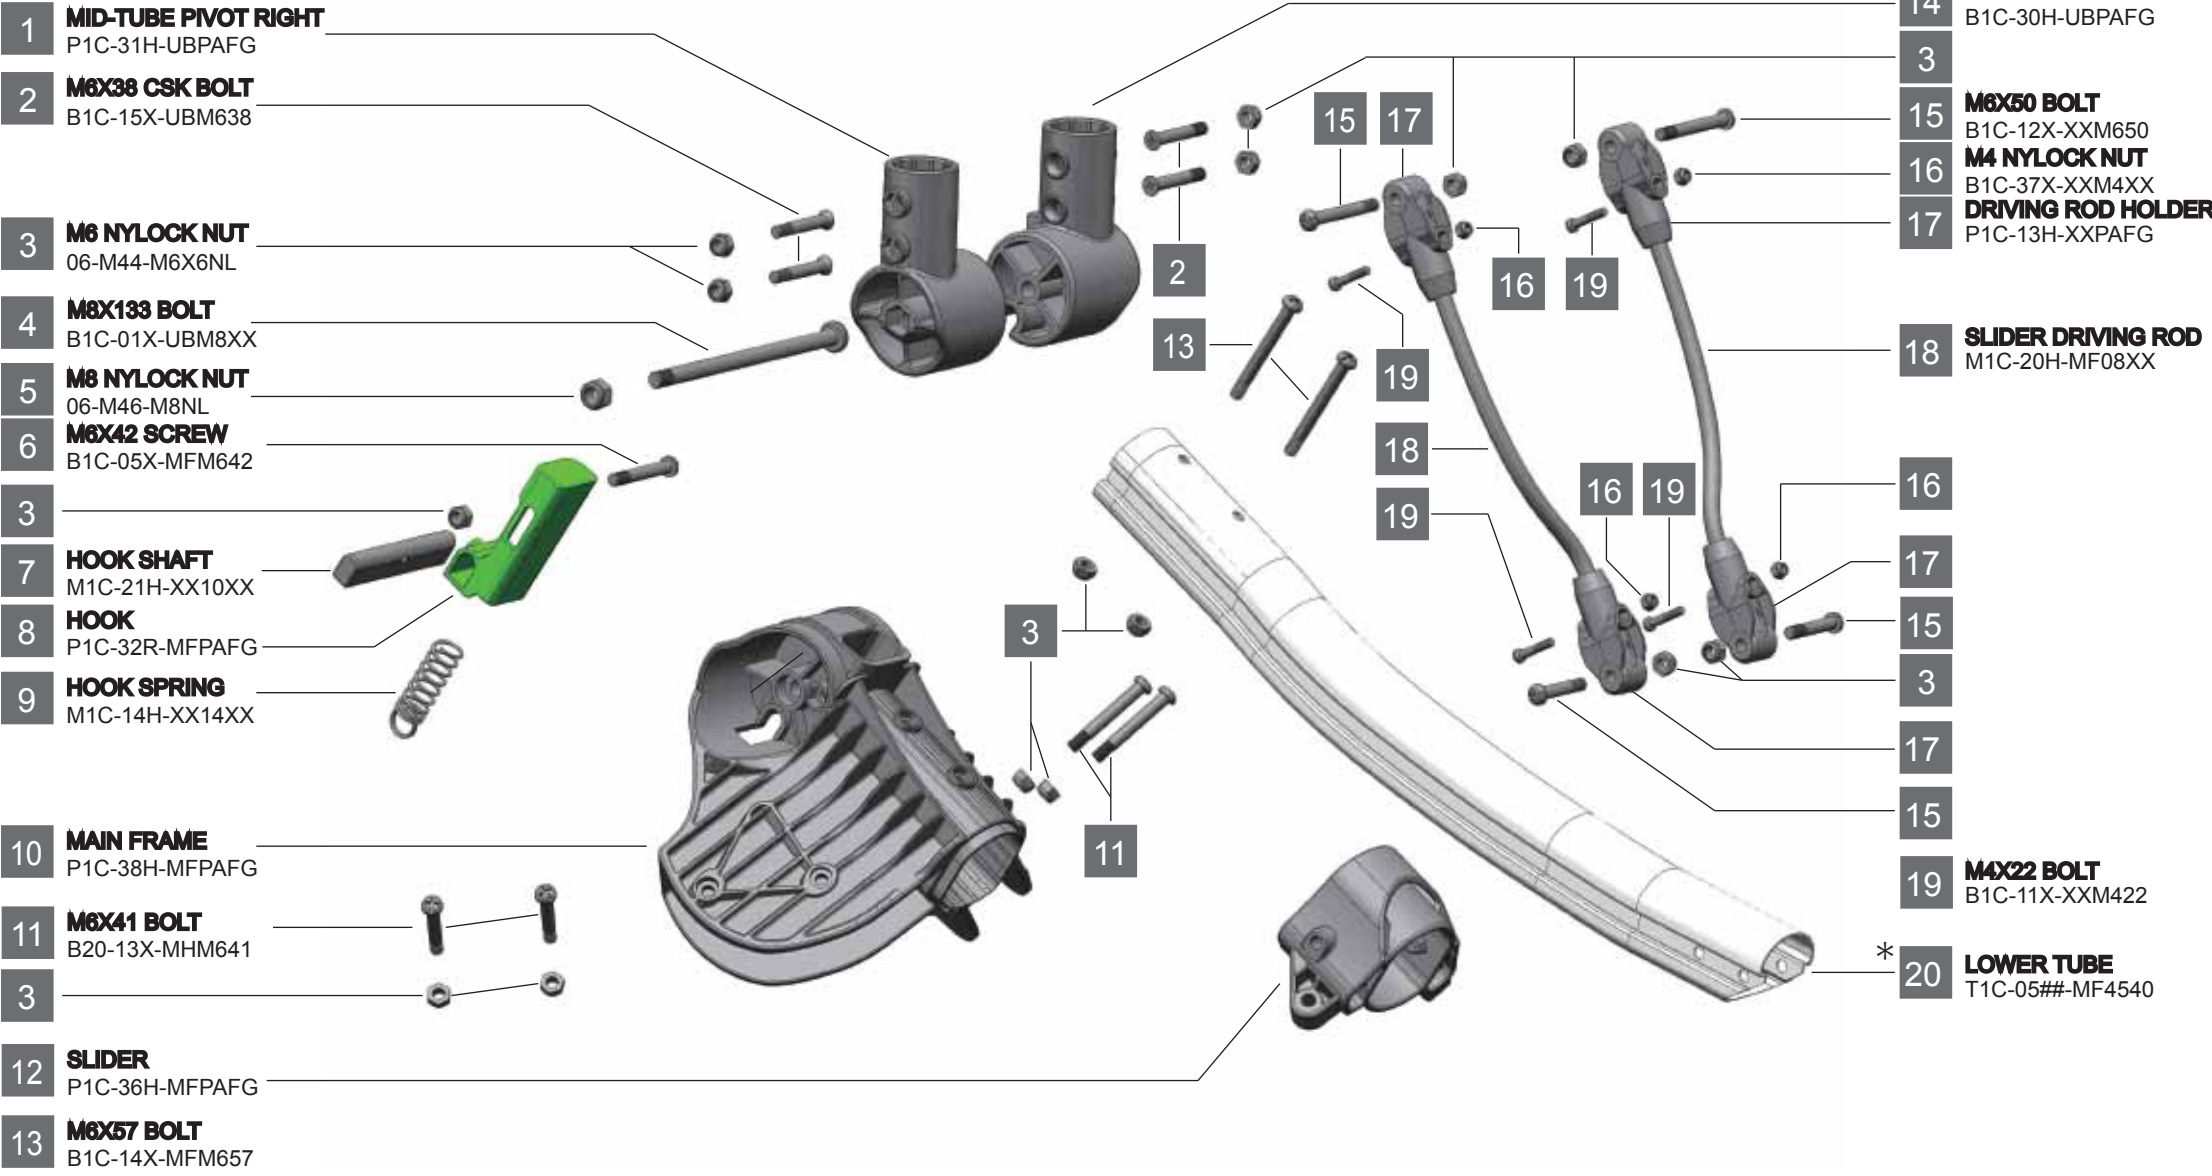

# RV1C MAIN FRAME ASSEMBLY v2.0

\* ##-TO SPECIFY COLOR

■ SL-SILVER ■ CH-BLACK □ AW-WHITE

1 **MID-TUBE PIVOT RIGHT**  
P1C-31H-UBPAFG

2 **M6X38 CSK BOLT**  
B1C-15X-UBM638

3 **M6 NYLOCK NUT**  
06-M44-M6X6NL

4 **M8X133 BOLT**  
B1C-01X-UBM8XX

5 **M8 NYLOCK NUT**  
06-M46-M8NL

6 **M6X42 SCREW**  
B1C-05X-MFM642

7 **HOOK SHAFT**  
M1C-21H-XX10XX

8 **HOOK**  
P1C-32R-MFPAFG

9 **HOOK SPRING**  
M1C-14H-XX14XX

10 **MAIN FRAME**  
P1C-38H-MFPAFG

11 **M6X41 BOLT**  
B20-13X-MHM641

12 **SLIDER**  
P1C-36H-MFPAFG

13 **M6X57 BOLT**  
B1C-14X-MFM657

14 **MID-TUBE PIVOT LEFT**  
B1C-30H-UBPAFG

3

15 **M6X50 BOLT**  
B1C-12X-XXM650

16 **M4 NYLOCK NUT**  
B1C-37X-XXM4XX

17 **DRIVING ROD HOLDER**  
P1C-13H-XXPAFG

18 **SLIDER DRIVING ROD**  
M1C-20H-MF08XX

16

17

15

3

17

15